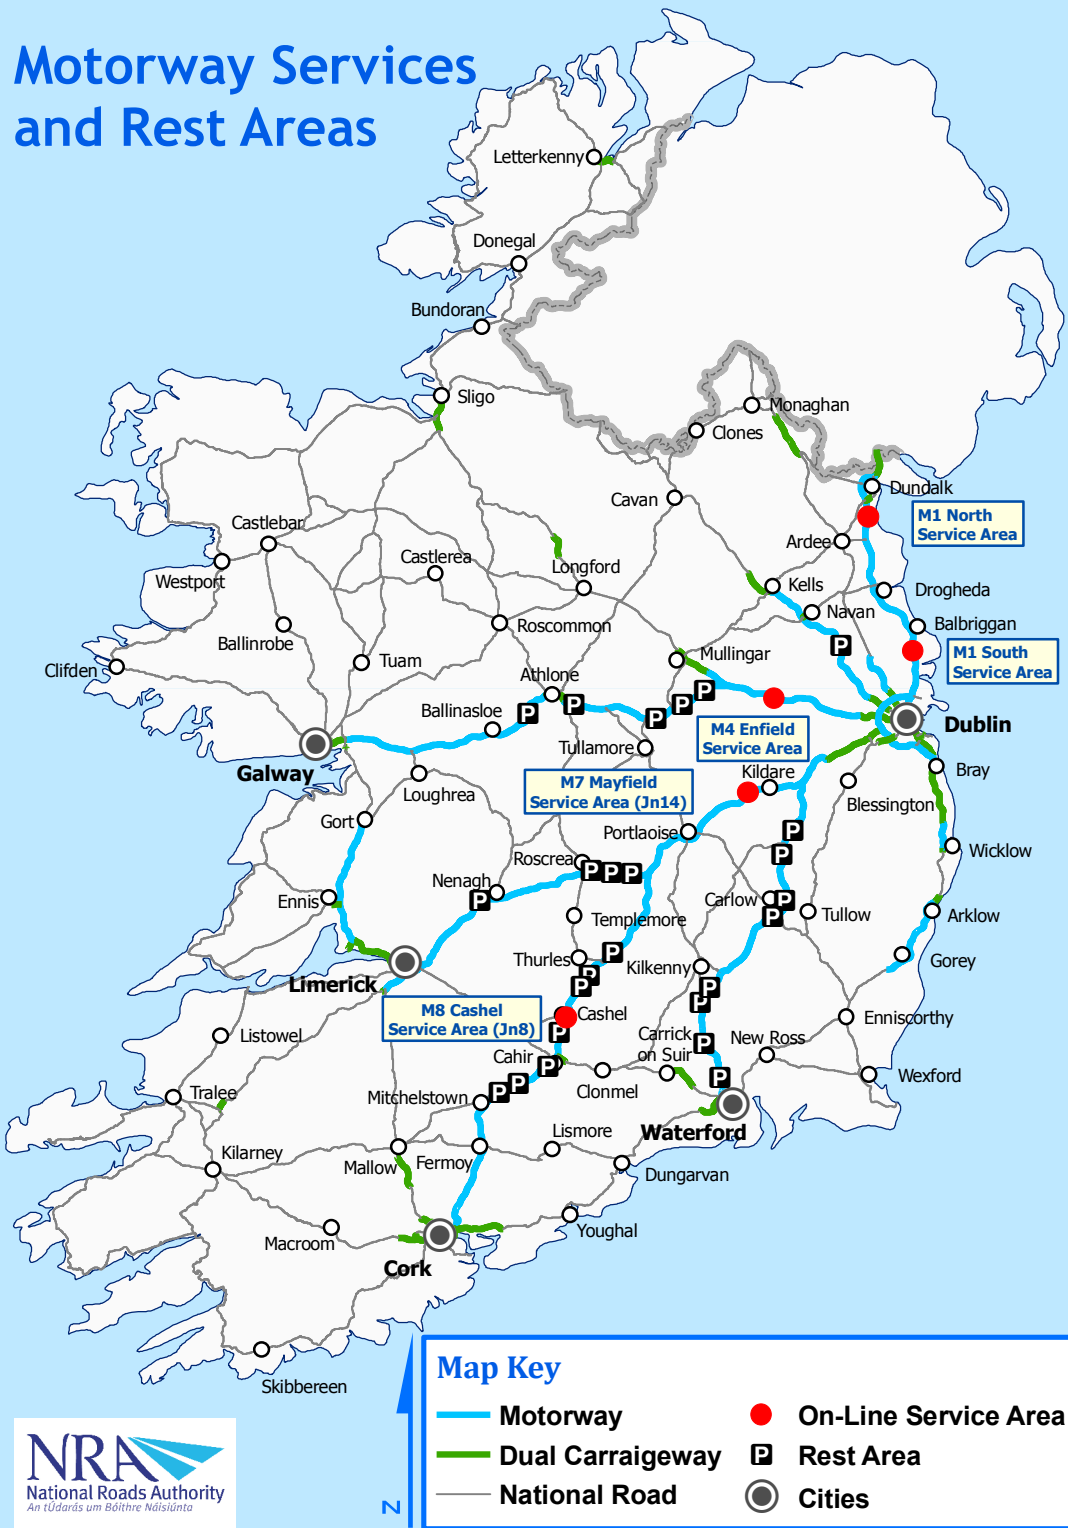

Motorway Services and Rest Areas

Map Key

- Motorway
- Dual Carraigeway
- National Road
- On-Line Service Area
- P Rest Area
- Cities