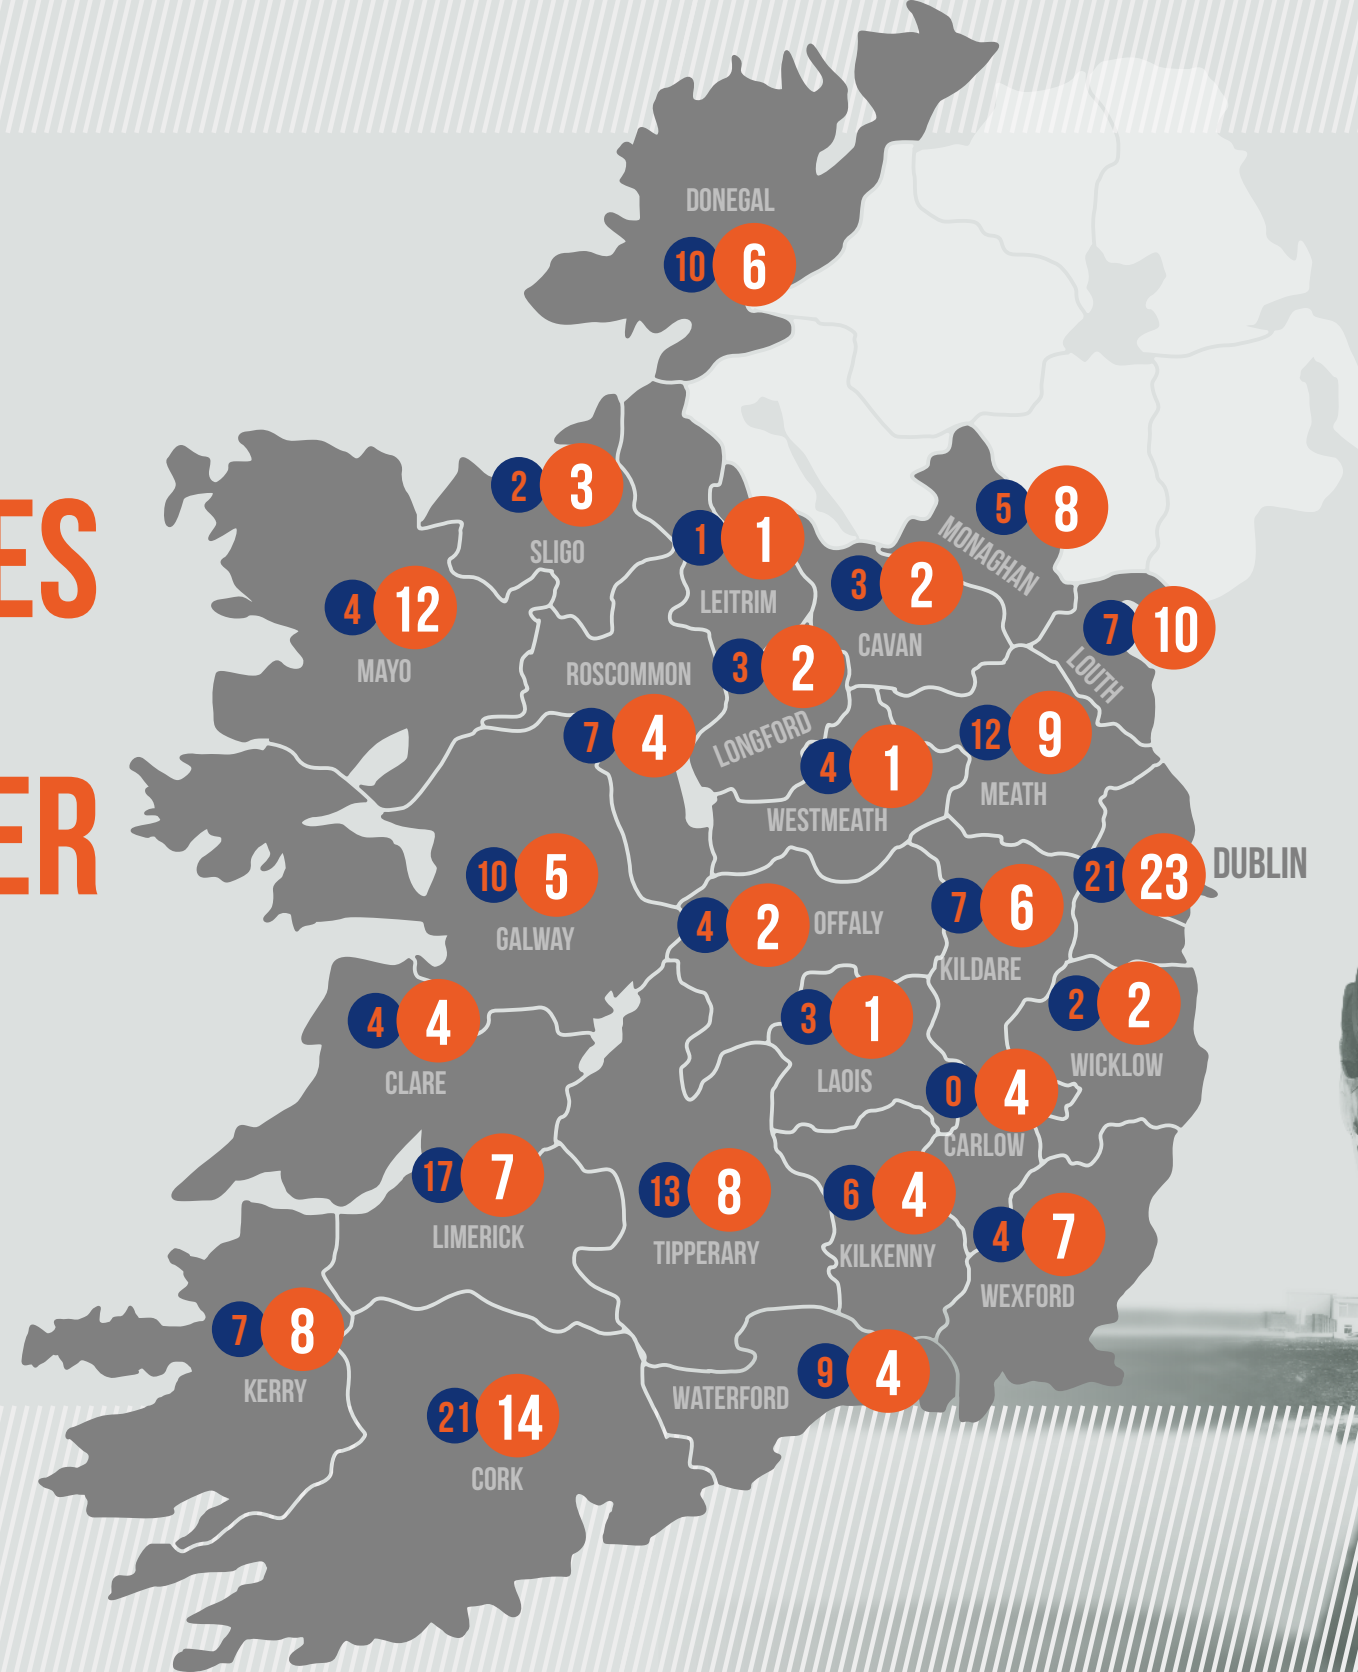

# 157

## ROAD FATALITIES UP TO 31 DECEMBER 2017

\*Please note: all figures are provisional and subject to change.  
These figures are inclusive of fatalities which occurred from 1st January - 31st December 2017.

SAFER ROADS.  
ONLY YOU CAN GET US THERE.

● 2017 total (157)  
● 2016 total (186)