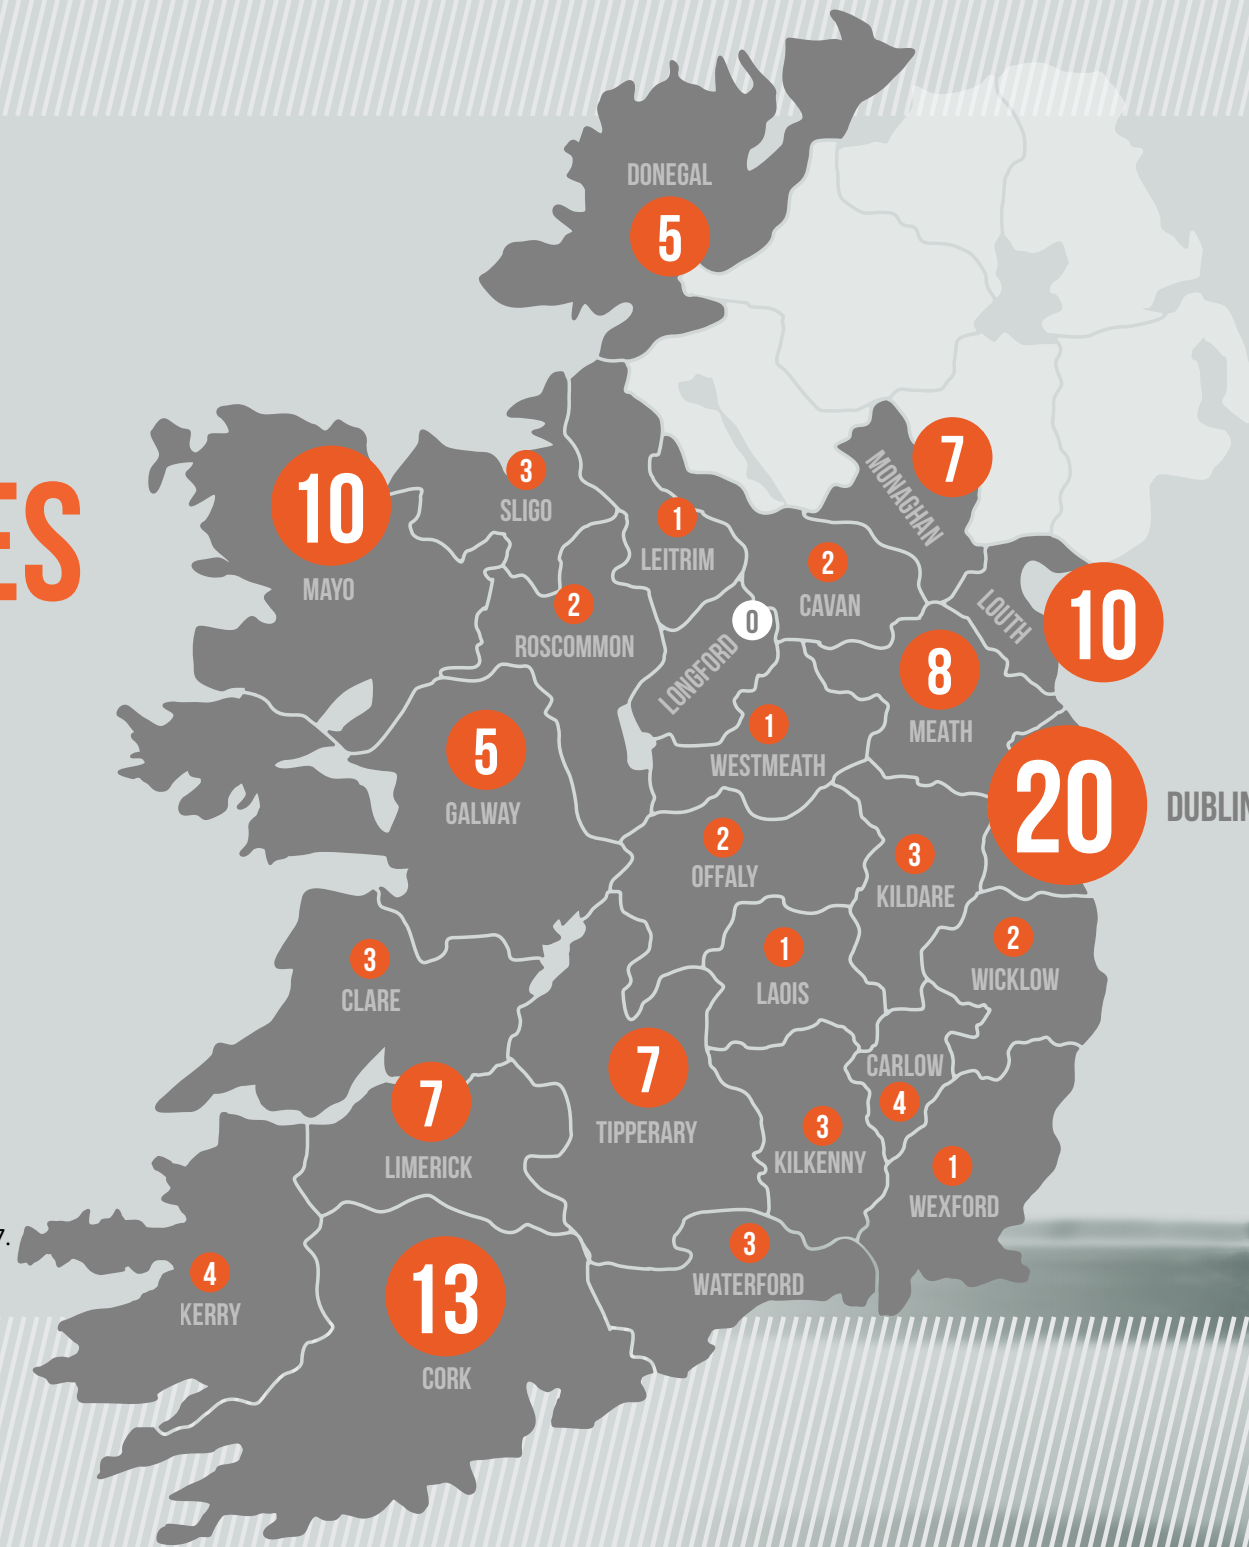

127

ROAD FATALITIES UP TO 31 OCTOBER 2017

SAFER ROADS.
ONLY YOU CAN GET US THERE.

*Please note: all figures are provisional and subject to change.
These figures are inclusive of fatalities which occurred from 1st January - 31st of October 2017.