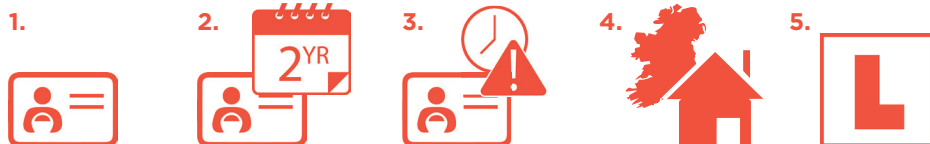

Reduced Essential Driver Training Programme (EDT) for Full Foreign Licence Holders

From 21 January 2019 the Road Safety Authority (RSA) will introduce a reduced EDT programme for drivers who currently hold a full car licence (category B) but come from a country that does not have a licence exchange agreement with Ireland.

When you get your first Irish learner permit, in order to sit your driving test you must complete Essential Driver Training (EDT). The full course is **twelve** one-hour sessions.

The **reduced** EDT programme is **six** one-hour sessions. It will teach you some of the most vital driving skills and help you to continue driving safely by improving your knowledge and understanding of road safety in Ireland.

Who can apply?

Holders of a current full foreign driving licence from another country with which Ireland does not have a licence exchange agreement.

Conditions for applying:

1. You must hold a full foreign driving licence.
2. You must have held a licence for at least **two years**.
3. Your licence must not have expired more than six months on the date of receipt of application form.
4. You must be resident in Ireland.
5. You must hold an Irish learner permit.