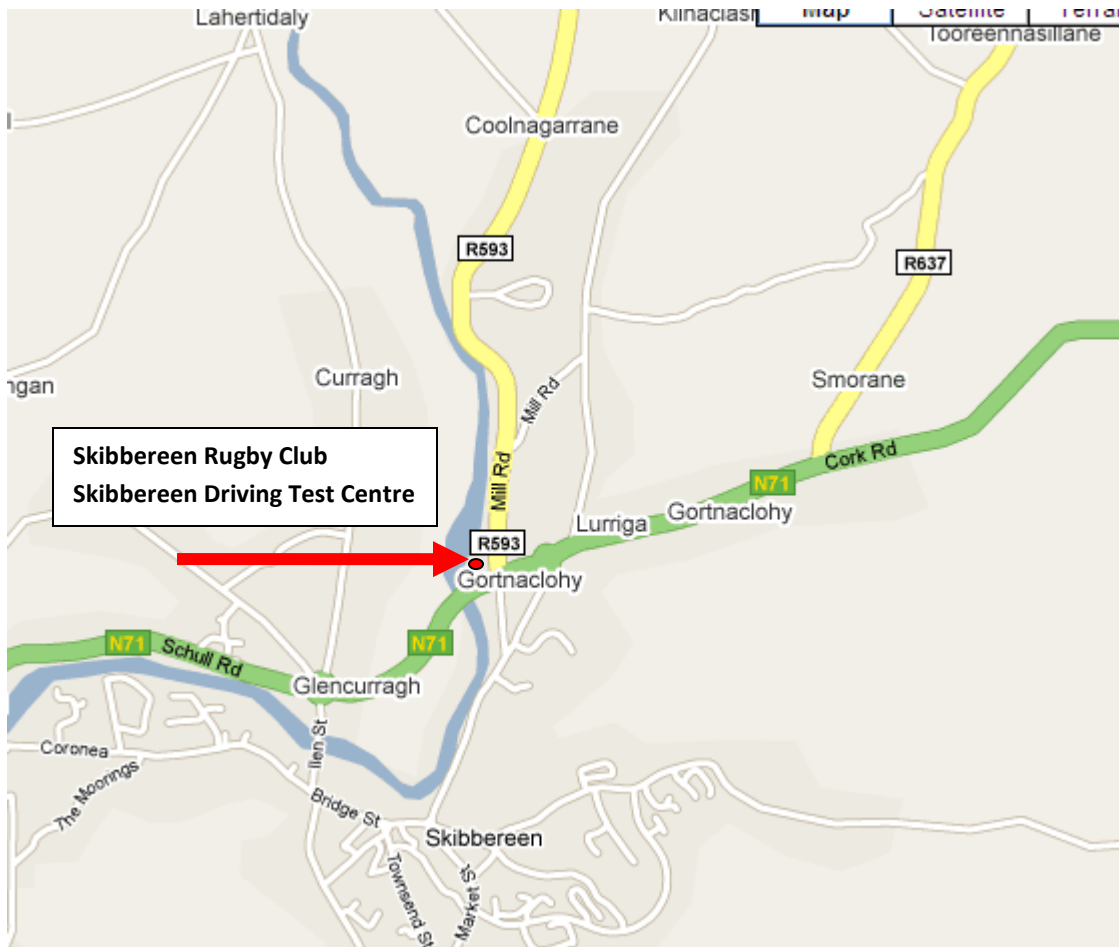

Important Notice

Skibbereen Driving Test Centre has moved to a new address at:
**Skibbereen Rugby Club,
Mill Road, Skibbereen**
The entrance to the test centre is off the Link Road (N71)

Address: Skibbereen Driving Test Centre, Mill Road, Skibbereen
Driver Testing Locall: 1890 40 60 40