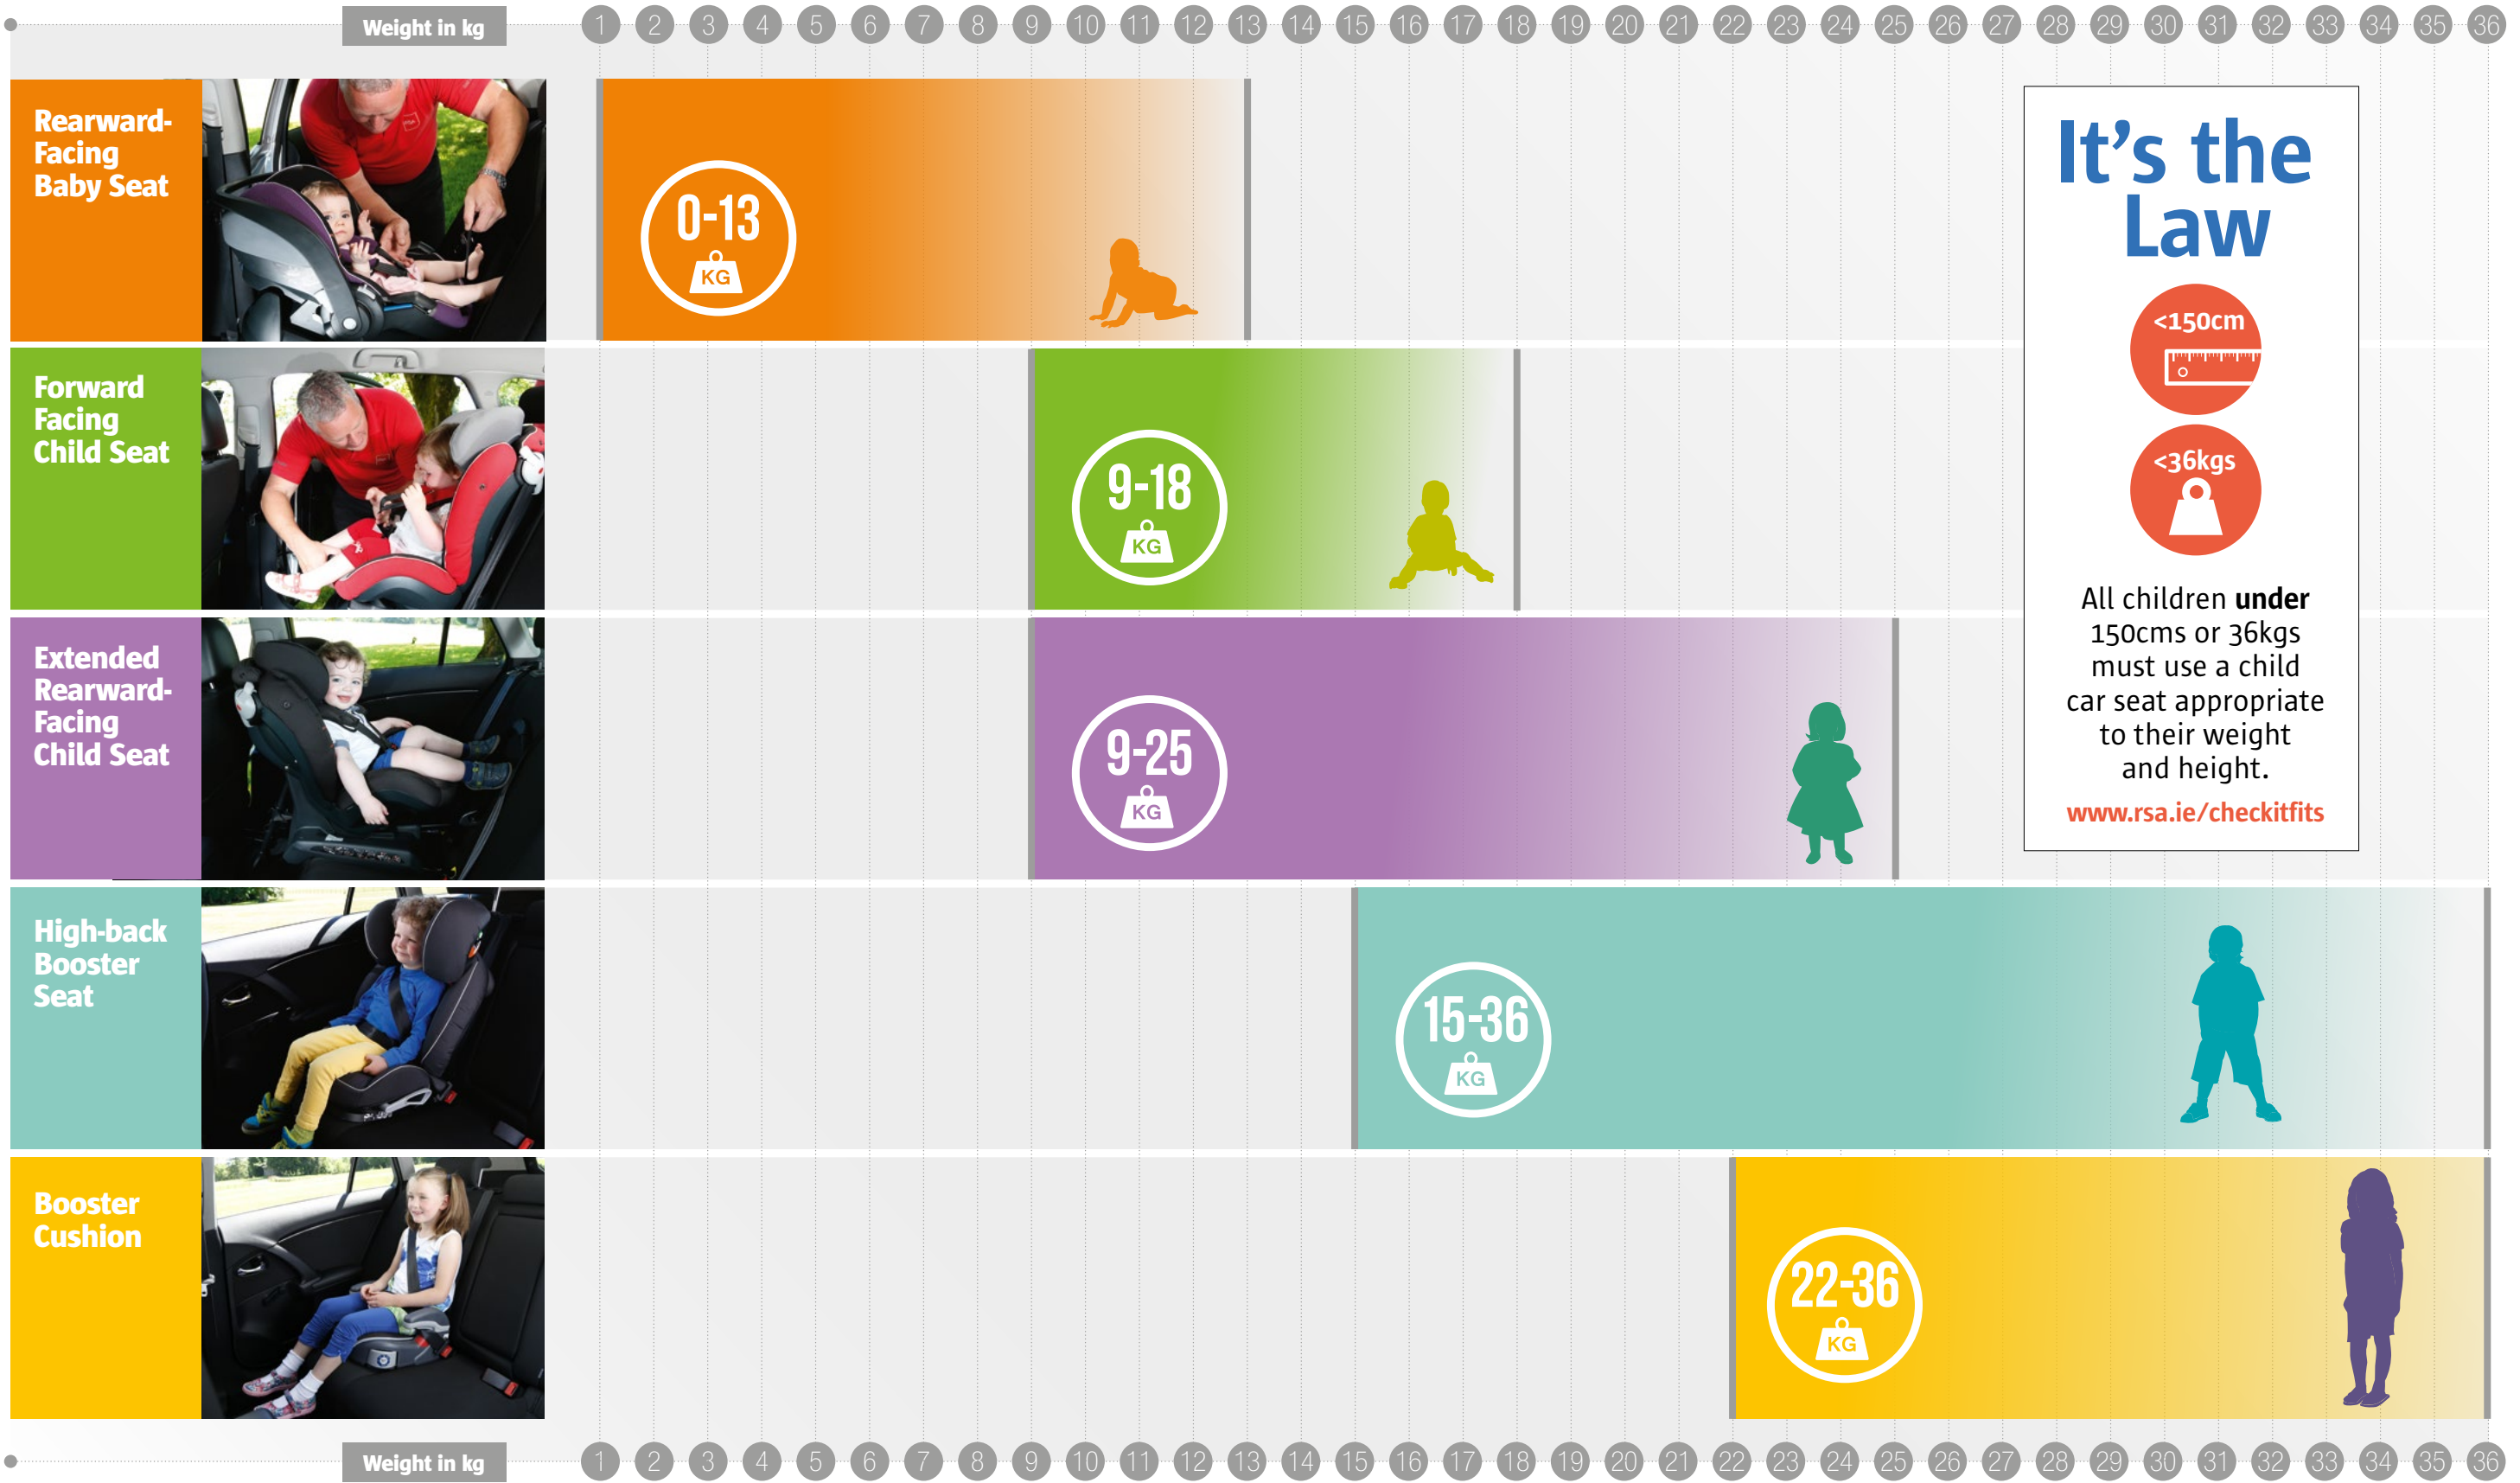

Weigh your child to find out what type of seat would suit them

It's the Law

<150cm

<36kgs

All children **under** 150cms or 36kgs must use a child car seat appropriate to their weight and height.

www.rsa.ie/checkitfits

The Road Safety Authority has introduced 'Check it Fits' in response to a frightening statistic that shows that as many as 4 out of 5 child car seats are incorrectly fitted which can result in serious injury or worse, a fatality in the event of collision.

The RSA 'Check it Fits' service is a full-time, nationwide, free expert service which aims to put parents', grandparents' and guardians' minds at ease that their child's car seat is safely and securely fitted in their car.

The service is quick. It's easy. It's free and it is travelling around the country. Our experts will advise on how to fix any problem, demonstrate how to fit the restraint correctly and answer and queries participants might have.